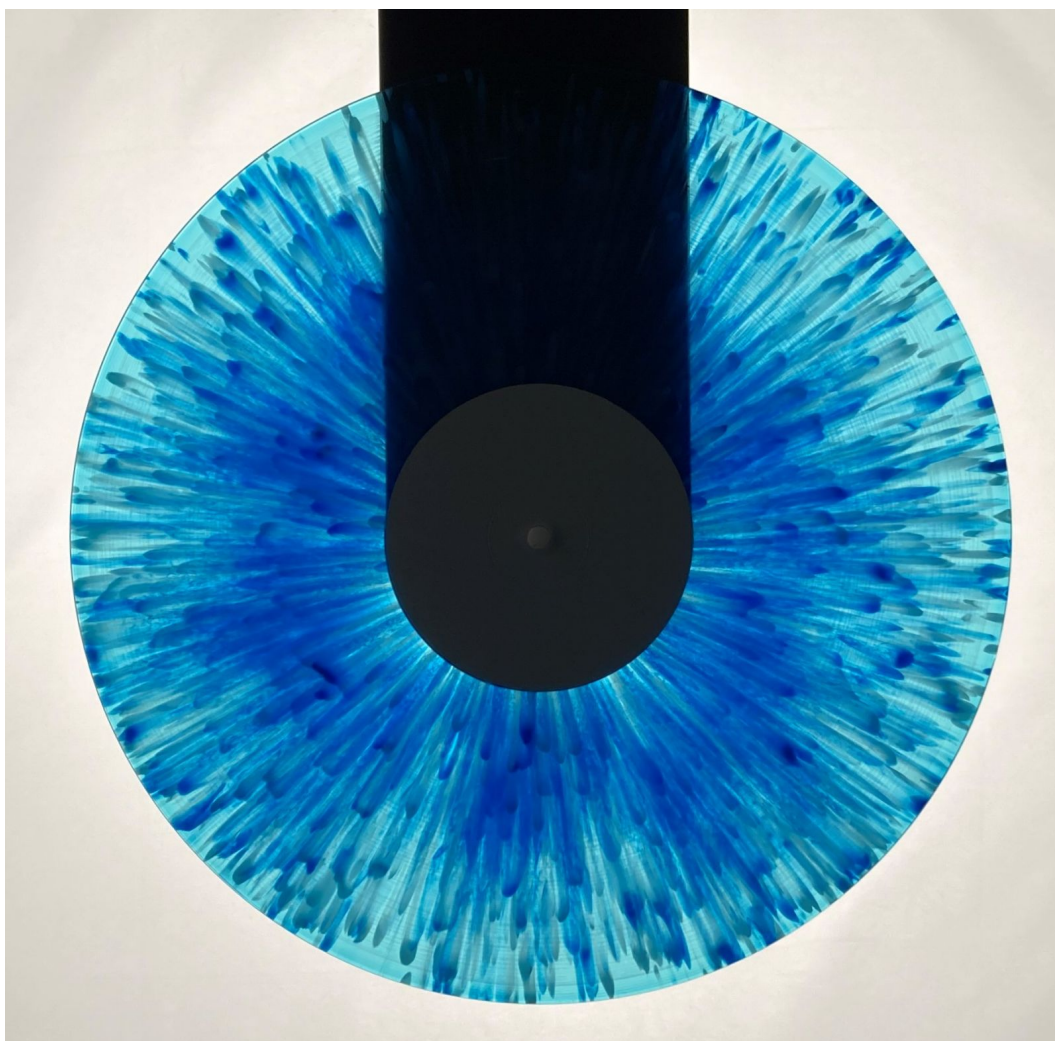

COLOUR REFERENCE No.: P483
EFFECT: splatter
COLOURS: Curacao (S213) transp + Blue (79) opaque + White (71) opaque

Please refer to the notes and technical specifications of the colour vinyl record production in the [disclaimer \(PDF\)](#).